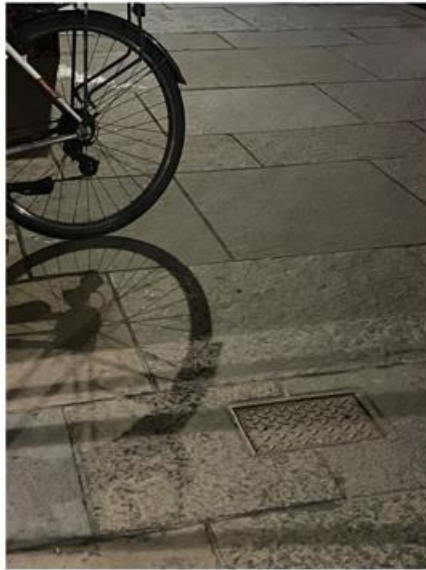

Research for Baba Yaga Illustrations [look about Baba Yaga](#)

Character Development- Baba Yaga

Page development

Environmental studies: Urban and Forest

Illustrators Inspiration: Valerio Vidali

Tove Jansson

Urban Decay Project- Mixed media: wax resist, collage, ink  
Designing a poster advertising song lyrics from  
"Lover, You Should've Come Over" by Jeff Buckley

Illustrator inspiration: Christian Barthold

Man-made phenomena which provoked this artistic response- the process of urban decay.

Timed life drawing: 2 minute to 20-minute sketches.

whoever you are, no matter how lonely,  
the world offers itself to your imagination,  
calls to you like the wild geese, harsh and exciting -  
over and over announcing your place  
in the family of things.

Drawing from handmade sculpture encouraged a more creative approach to form of the gravestone.

Old Pew which graspest at the stones

Thy fibres net the dreamless head

That name the under-lying dead

Thy roots are wrapt about the bones