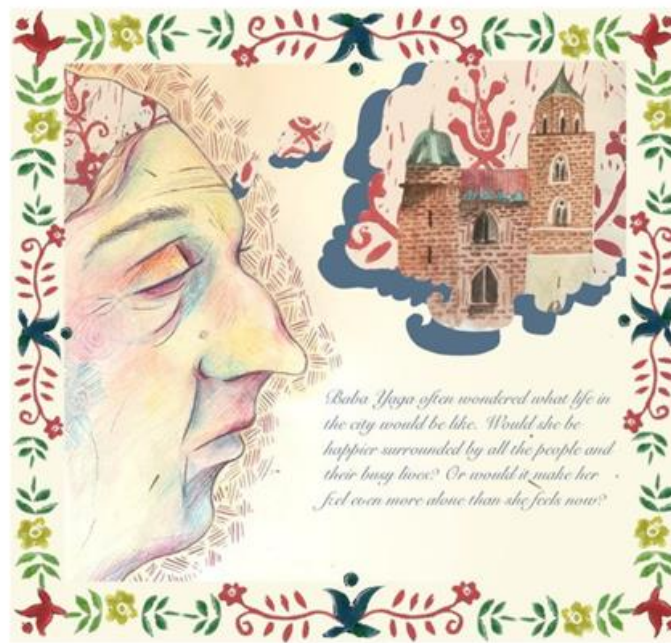

Research for Baba Yaga Illustrations [look about Baba Yaga](#)

Character Development- Baba Yaga

Page development

Environmental studies: Urban and Forest

Illustrators Inspiration: Valerio Vidali

Tove Jansson

Urban Decay Project- Mixed media: wax resist, collage, ink  
Designing a poster advertising song lyrics from  
"Lover, You Should've Come Over" by Jeff Buckley

Illustrator inspiration: Christian Barthold

whoever you are,  
no matter how  
lonely,

the world offers itself  
to your imagination,

calls to you like the  
wild geese,

harsh and  
exciting -

over and over  
announcing  
your place

in the family  
of things.

Drawing from handmade sculpture encouraged a more creative approach to form of the gravestone.

Old Pew which graspest at the stones

Thy fibres net the dreamless head

That name the under-lying dead

Thy roots are wrapt about the bones