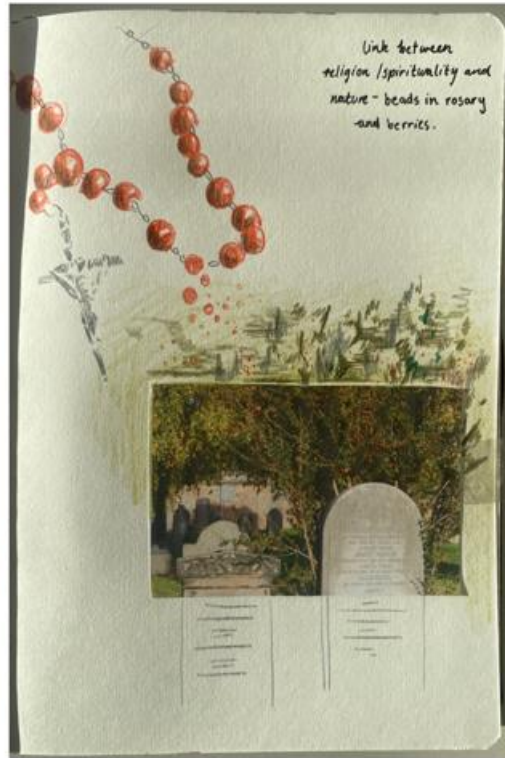

Text, poetry: "Wild Geese" by Mary Oliver

Acrylic paint, printing ink, coloured pencil, fine liner, paper collage

Illustrator Inspiration- Lucy Jones

Capturing tranquility and grandeur

Linking religion and spirituality to nature

Ink, acrylic paint, wax resist

Sense of Place; Cemeteries Project from Portfolio Preparation Course ran by the ECA

*Illustrating the poem In Memoriam (i) A. H. H. by Lord Tennyson*

Old Yew, which graspest at the stones  
That name the under-lying dead,  
Thy fibres net the dreamless head,  
Thy roots are wrapt about the bones.

Drawing from handmade sculpture encouraged a more creative approach to form of the gravestone.

Old Pew which graspest at the stones

Thy fibres net the dreamless head

That name the under-lying dead

Thy roots are wrapt about the bones