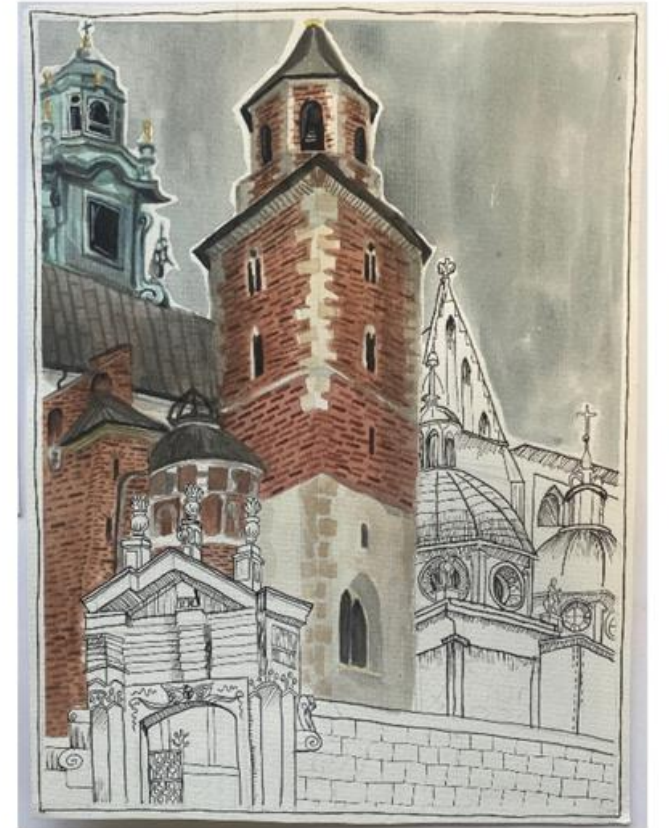

Research for Baba Yaga Illustrations [look about Baba Yaga](#)

Character Development- Baba Yaga

Page development

Environmental studies: Urban and Forest

Illustrators Inspiration: Valerio Vidali

Tove Jansson

Urban Decay Project- Mixed media: wax resist, collage, ink  
Designing a poster advertising song lyrics from  
"Lover, You Should've Come Over" by Jeff Buckley

Illustrator inspiration: Christian Barthold

whoever you are,  
no matter how  
lonely,

the world offers itself  
to your imagination,

calls to you like the  
wild geese,

harsh and  
exciting -

over and over  
announcing  
your place

in the family  
of things.

Drawing from handmade sculpture encouraged a more creative approach to form of the gravestone.

Old Pew which graspest at the stones

Thy fibres net the dreamless head

That name the under-lying dead

Thy roots are wrapt about the bones