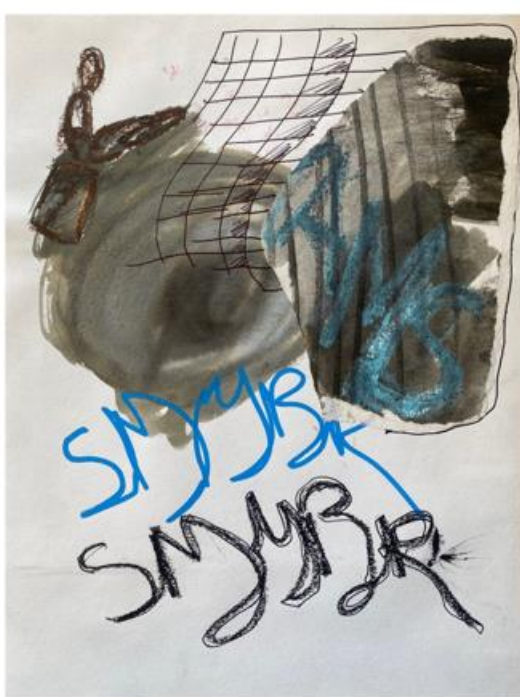

Research for Baba Yaga Illustrations [look about Baba Yaga](#)

Character Development- Baba Yaga

Page development

Environmental studies: Urban and Forest

Illustrators Inspiration: Valerio Vidali

Tove Jansson

Urban Decay Project- Mixed media: wax resist, collage, ink  
Designing a poster advertising song lyrics from  
"Lover, You Should've Come Over" by Jeff Buckley

Illustrator inspiration: Christian Barthold

Drawing from handmade sculpture encouraged a more creative approach to form of the gravestone.

Old Pew which graspest at the stones

Thy fibres net the dreamless head

That name the under-lying dead

Thy roots are wrapt about the bones